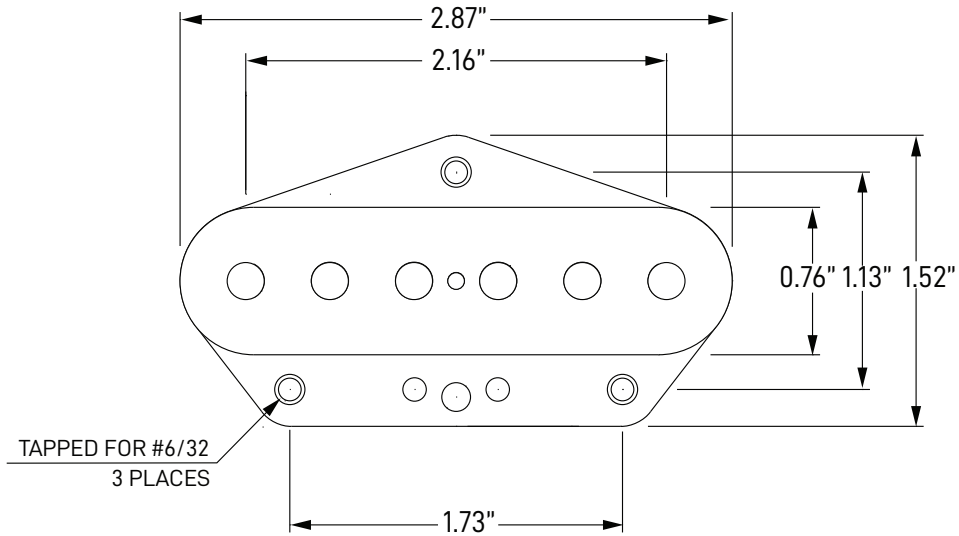

Imperial (Inches)

Metric (Millimeters)

Apex Blackguard Bridge Pickup Dimensions