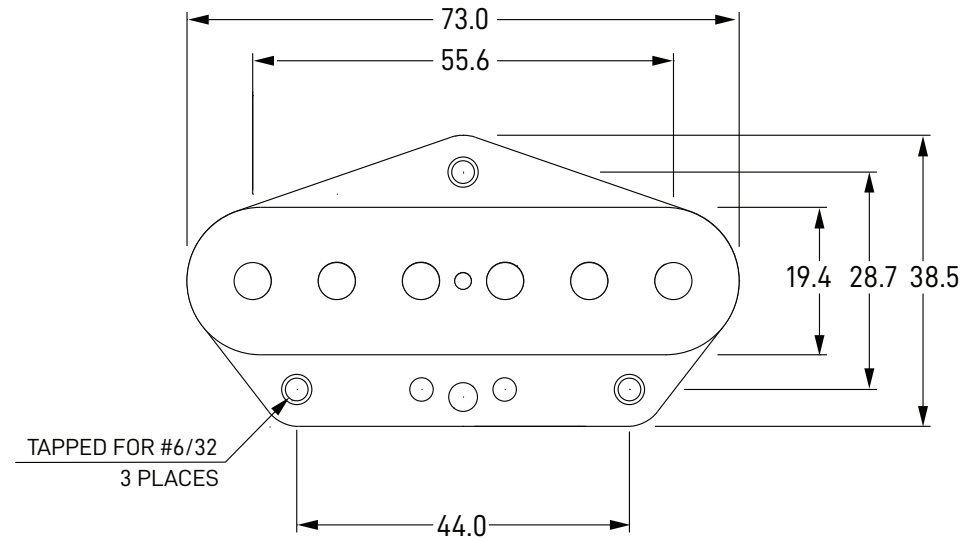

Imperial (Inches)

Metric (Millimeters)

Apex Blackguard Bridge Pickup Dimensions