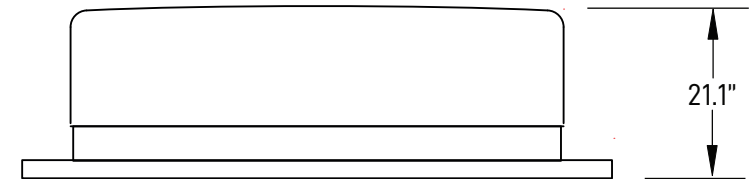

Imperial

Metric

Apex Blackguard Neck Pickup Dimensions