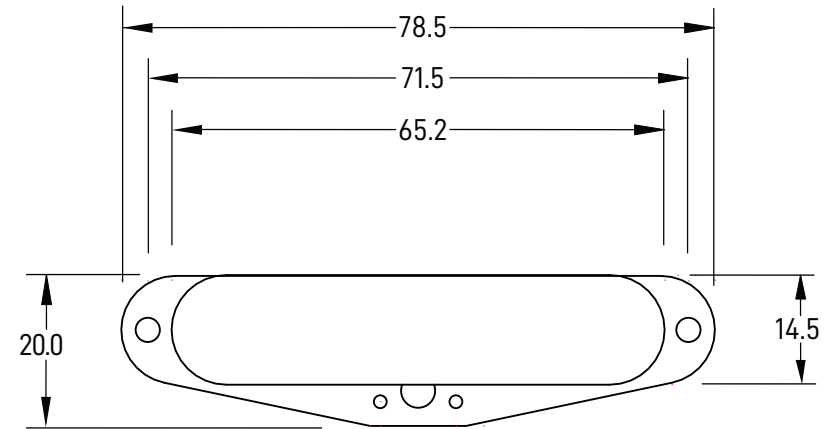

Imperial

Metric

Apex Blackguard Neck Pickup Dimensions