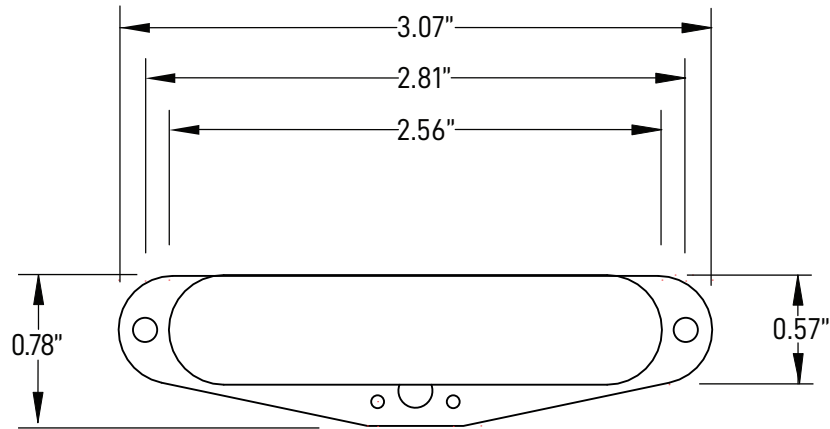

Imperial

Metric

Apex Blackguard Neck Pickup Dimensions