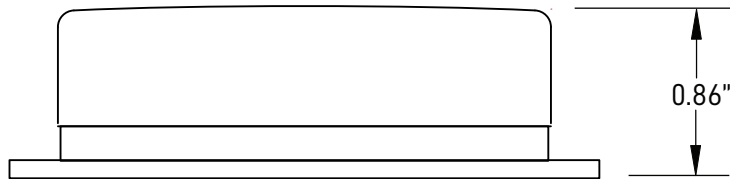

Imperial

Metric

Apex Blackguard Neck Pickup Dimensions