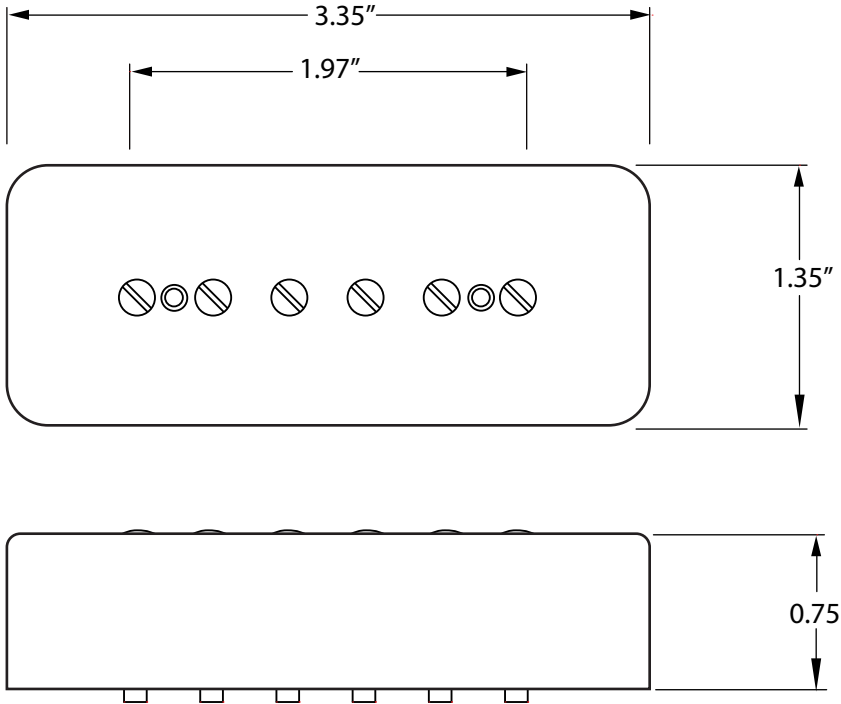

SOAPBAR COVER DIMENSIONS

METRIC

IMPERIAL

© **TONERIDER PICKUPS LTD**
MORE INFORMATION: SERVICE@TONERIDER.COM
TEL: + 44 1227 469414