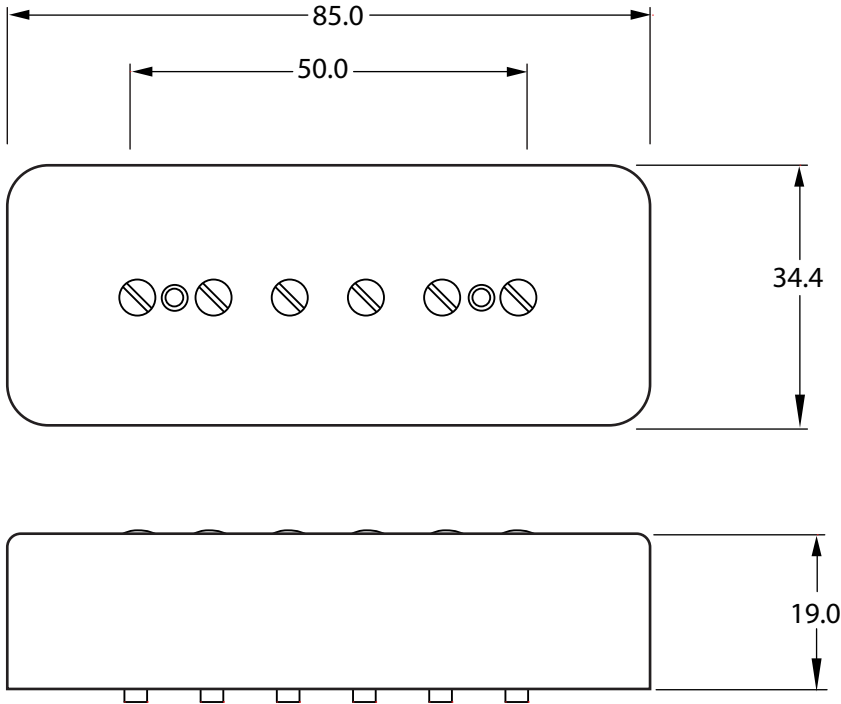

SOAPBAR COVER DIMENSIONS

METRIC

IMPERIAL

© **TONERIDER PICKUPS LTD**
MORE INFORMATION: SERVICE@TONERIDER.COM
TEL: + 44 1227 469414