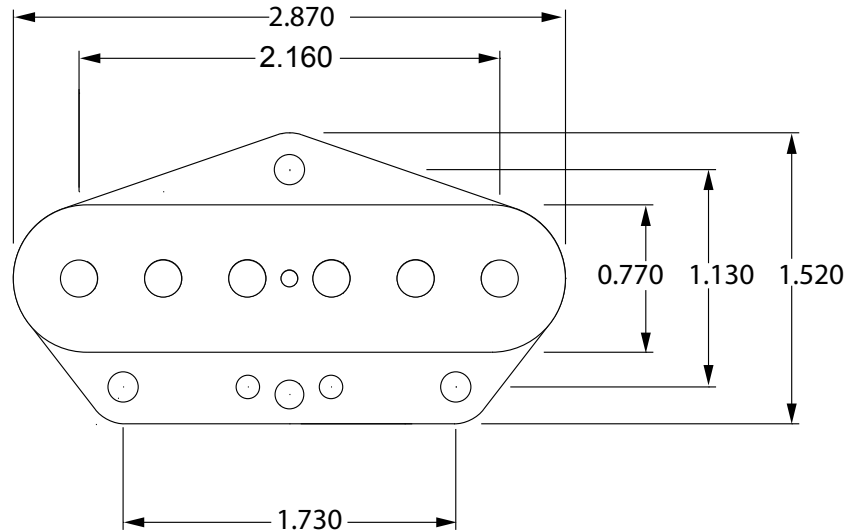

TRT2 HOT CLASSICS BRIDGE PICKUP DIMENSIONS

All Dimensions in Inches

Mounting Screws are 6/32 UNC,
matching Fender USA and MIM instruments

© **TONERIDER PICKUPS LTD**
MORE INFORMATION: SERVICE@TONERIDER.COM
TEL: + 44 1227 469414