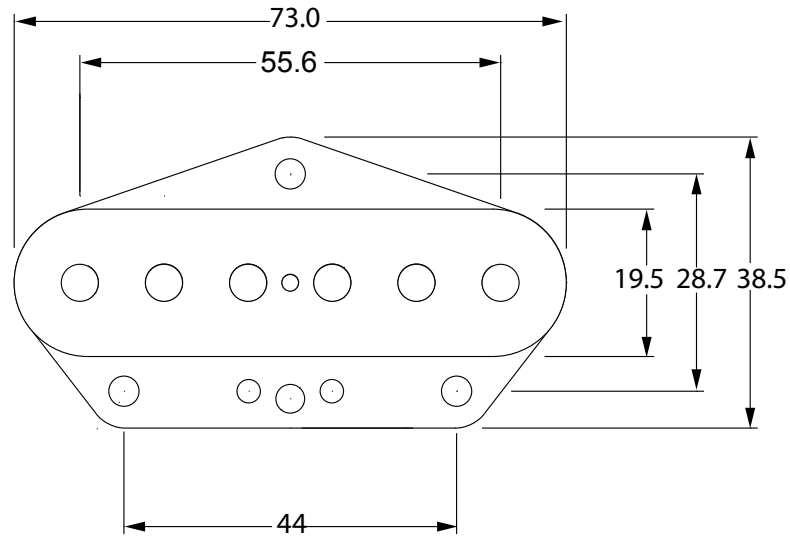

TRT2 HOT CLASSICS BRIDGE PICKUP DIMENSIONS

All Dimensions in Millimeters

Mounting Screws are 6/32 UNC,
matching Fender USA and MIM instruments

© TONERIDER PICKUPS LTD
MORE INFORMATION: SERVICE@TONERIDER.COM
TEL: + 44 1227 469414